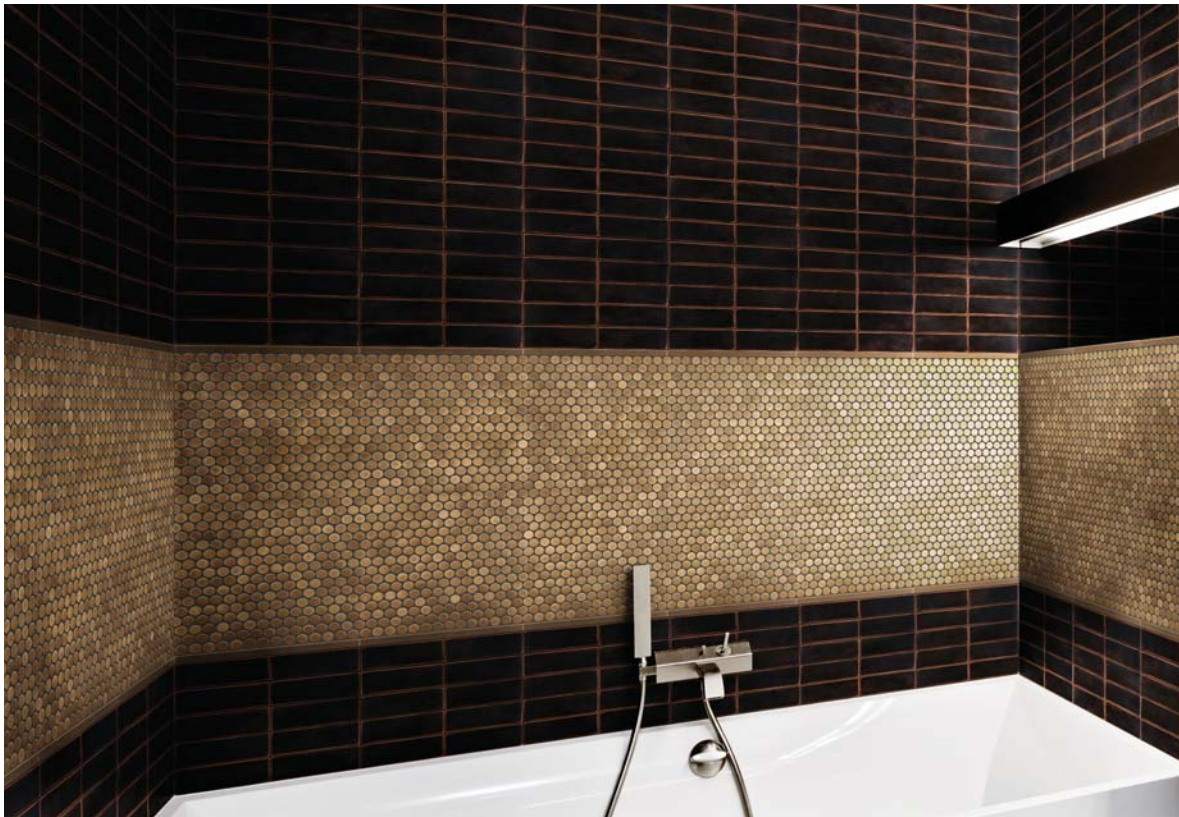

5/8" x 12" SATIN OIL RUBBED BRONZE
CONTEMPO PENCIL METAL LINER 79-183

SATIN METAL MOSAICS

PACKAGING INFORMATION

DESCRIPTION	ITEM CODE	LBS/BOX	PCS/BOX	SQFT/BOX	BOXES/SKID	SQFT/SKID
2" x 6" SATIN NICKEL STACKED METAL MOSAICS	79-160	25.56	10	10	42	420 pcs.
2" x 6" SATIN NICKEL BEVELED BRICK METAL MOSAICS	79-164	29.03	10	10	36	360 pcs.
SATIN NICKEL LANTERN METAL MOSAICS	79-168	19.62	10	7.23	42	420 pcs.
SATIN NICKEL PENNY ROUND METAL MOSAICS	79-172	19.72	10	10.34	42	420 pcs.
SATIN NICKEL CLIPPED DIAMOND W/ MARBLE INSERT METAL MOSAICS	79-176	22.47	10	10	42	420 pcs.
5/8" x 12" SATIN NICKEL CONTEMPO PENCIL METAL LINER	79-180	5.67	30	n/a	276	8280 pcs.
2" x 6" SATIN BRONZE STACKED METAL MOSAICS	79-161	25.56	10	10	42	420 pcs.
2" x 6" SATIN BRONZE BEVELED BRICK METAL MOSAICS	79-165	29.03	10	10	36	360 pcs.
SATIN BRONZE LANTERN METAL MOSAICS	79-169	19.62	10	7.23	42	420 pcs.
SATIN BRONZE PENNY ROUND METAL MOSAICS	79-173	19.72	10	10.34	42	420 pcs.
SATIN BRONZE CLIPPED DIAMOND W/ MARBLE INSERT METAL MOSAICS	79-177	22.47	10	10	42	420 pcs.
5/8" x 12" SATIN BRONZE CONTEMPO PENCIL METAL LINER	79-181	5.67	30	n/a	276	8280 pcs.
2" x 6" SATIN PEWTER STACKED METAL MOSAICS	79-162	25.56	10	10	42	420 pcs.
2" x 6" SATIN PEWTER BEVELED BRICK METAL MOSAICS	79-166	29.03	10	10	36	360 pcs.
SATIN PEWTER LANTERN METAL MOSAICS	79-170	19.62	10	7.23	42	420 pcs.
SATIN PEWTER PENNY ROUND METAL MOSAICS	79-174	19.72	10	10.34	42	420 pcs.
SATIN PEWTER CLIPPED DIAMOND W/ MARBLE INSERT METAL MOSAICS	79-178	22.47	10	10	42	420 pcs.
5/8" x 12" SATIN PEWTER CONTEMPO PENCIL METAL LINER	79-182	5.67	30	n/a	276	8280 pcs.
2" x 6" SATIN OIL RUBBED BRONZE STACKED METAL MOSAICS	79-163	25.56	10	10	42	420 pcs.
2" x 6" SATIN OIL RUBBED BRONZE BEVELED BRICK METAL MOSAICS	79-167	29.03	10	10	36	360 pcs.
SATIN OIL RUBBED BRONZE LANTERN METAL MOSAICS	79-171	19.62	10	7.23	42	420 pcs.
SATIN OIL RUBBED BRONZE PENNY ROUND METAL MOSAICS	79-175	19.72	10	10.34	42	420 pcs.
SATIN OIL RUBBED BRONZE CLIPPED DIAMOND W/ MARBLE INSERT METAL MOS.	79-179	22.47	10	10	42	420 pcs.
5/8" x 12" SATIN OIL RUBBED BRONZE CONTEMPO PENCIL METAL LINER	79-183	5.67	30	n/a	276	8280 pcs.